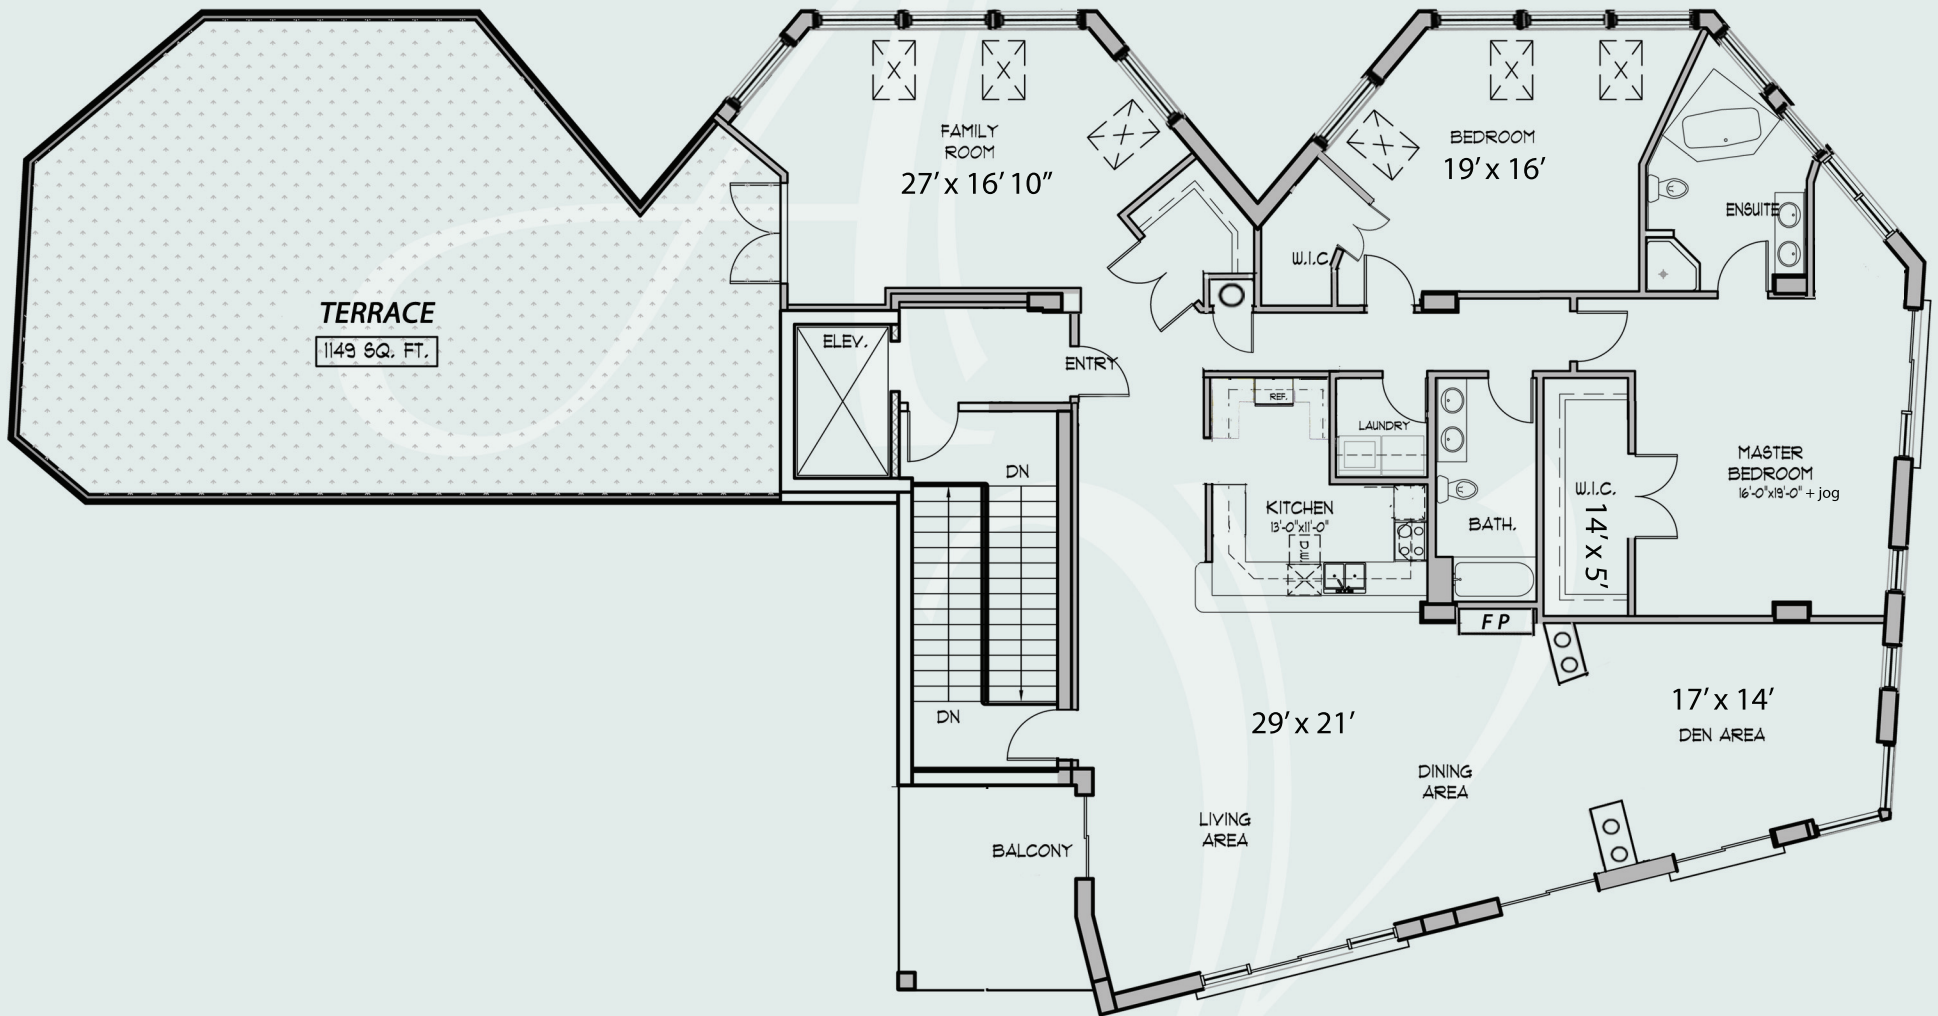

Penthouse

2863 sq. ft. Living Area
1149 sq. ft. Terrace
60 sq. ft. Balcony
4072 sq. ft. Total

Armoury
Villa

Your Place... Your Life